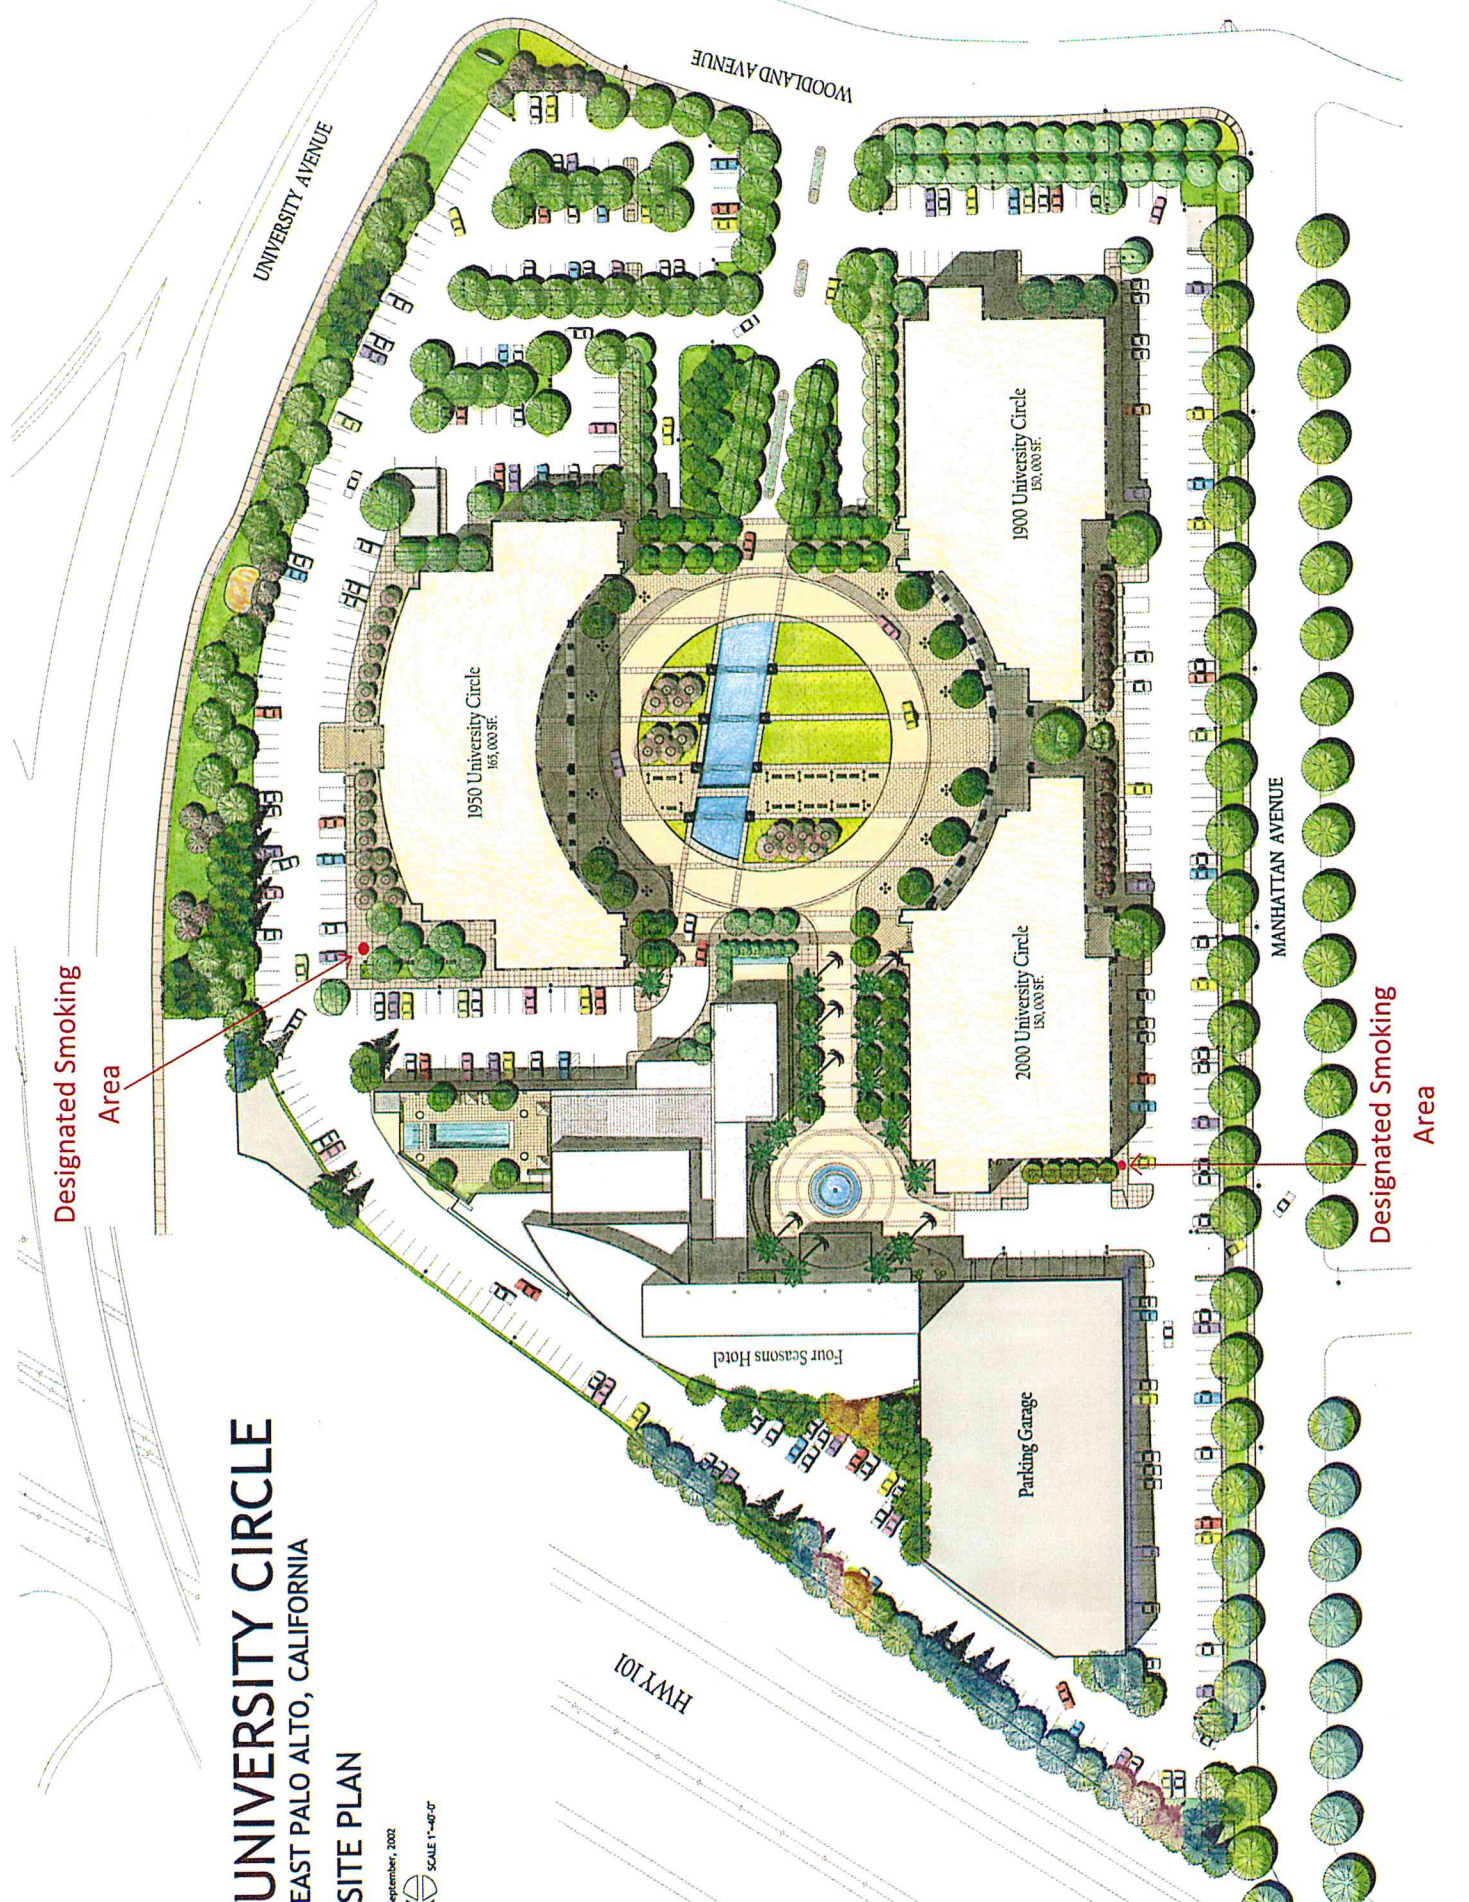

UNIVERSITY CIRCLE EAST PALO ALTO, CALIFORNIA SITE PLAN

September, 2002
SCALE 1"=40'-0"

Designated Smoking Area

Designated Smoking Area